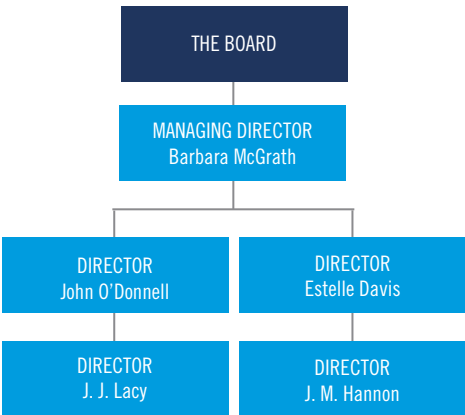

- Corporate Support Services
- DIRECTOR OF OPERATIONS & ADMINISTRATION
Aoife Clarke
- ASSOCIATE DIRECTOR - IT
John Duffy
- HEAD OF MARKETING
Eileen Moloney
- MARKETING MANAGER
Charlotte Cunningham

MANAGING DIRECTOR
Barbara McGrath

COMMERCIAL DIRECTOR
Tom Wilkinson

MANAGER
Leonie Gleeson

SENIOR PRINCIPAL
Andrew Rowley

ASSISTANT MANAGER
Nigel O'Leary